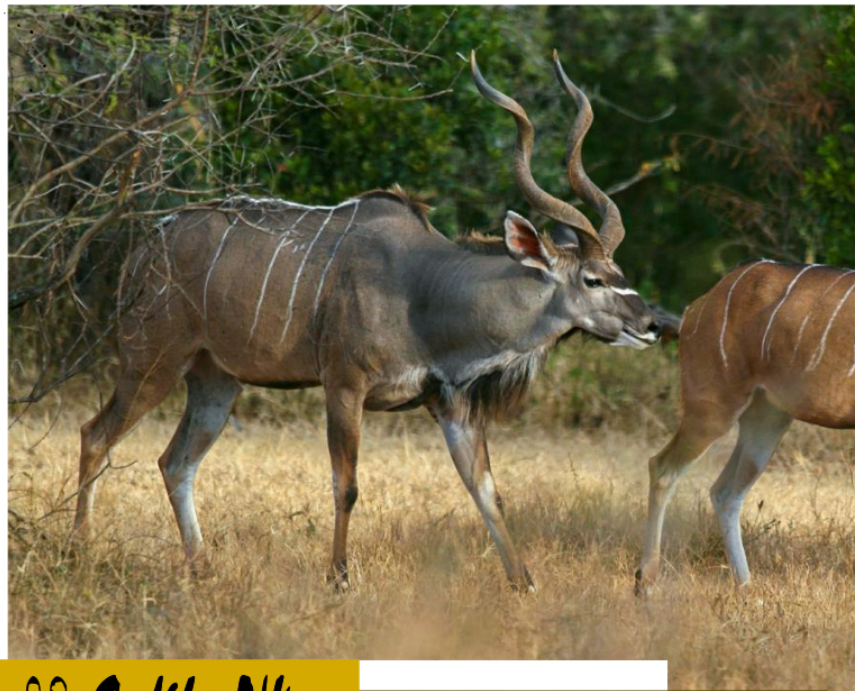

March 2022
Volume 2

SHOT PLACEMENT THE KEY TO A MEMORABLE HUNT...

GREATER KUDU EDITION

- Shot Placement
- Kudu Hunt footage
- Hunting the Grey Ghost

**PARLEY JOHNSON - KUDU
VIDEO FOOTAGE**

Importance of Shot Placement

You've been planning for this trip your entire life, you've invested in all the right gear and your aim is true. That's only half of the battle. Not only must you be able to hit what you are aiming at, but you must aim at the right part of the animal without hesitation, from virtually any angle and in all lighting conditions.

Taking the time to study shot placement before you arrive at your hunting destination.

This will contribute to your enjoyment of the whole experience.

ONE LAST KUDU HUNT...

THERE IS SOMETHING SPECIAL ABOUT HUNTING KUDU. AND THIS WAS JUST THE CASE. WE WERE HUNTING A SPECIFIC WATERING HOLE FOR A FEW DAYS NOW WHEN FINALLY, THIS BULL STEPPED OUT. WE IMMEDIATELY KNEW HE WAS A SHOOTER. HE MADE IT HARD, NEVER REALLY GETTING INTO BOW RANGE AND WHEN HE DID, WE DIDN'T HAVE A CLEAR SHOT.

FINALLY, HE GAVE US A SMALL WINDOW. THE HIT LOOKED GOOD, MAYBE A TAD BACK SO WE GAVE HIM SOME TIME AND GOT THE TRACKING DOG READY. WHEN WE TOOK LADY (TRACKING DOG) OFF LEASH IT WASN'T LONG BEFORE SHE WAS ON HIM. SHE WAS ABLE TO TURN THE BULL AND BROUGHT HIM STRAIGHT BACK TO US. SHE CORNERED THE BULL IN THE SAME WATERING HOLE WE WERE HUNTING. MICHAEL WAS ABLE TO GET IN A SECOND SHOT AND IT WAS ALL OVER AND WITH LADY DOING WHAT SHE HAS DONE SO MANY TIMES BEFORE.